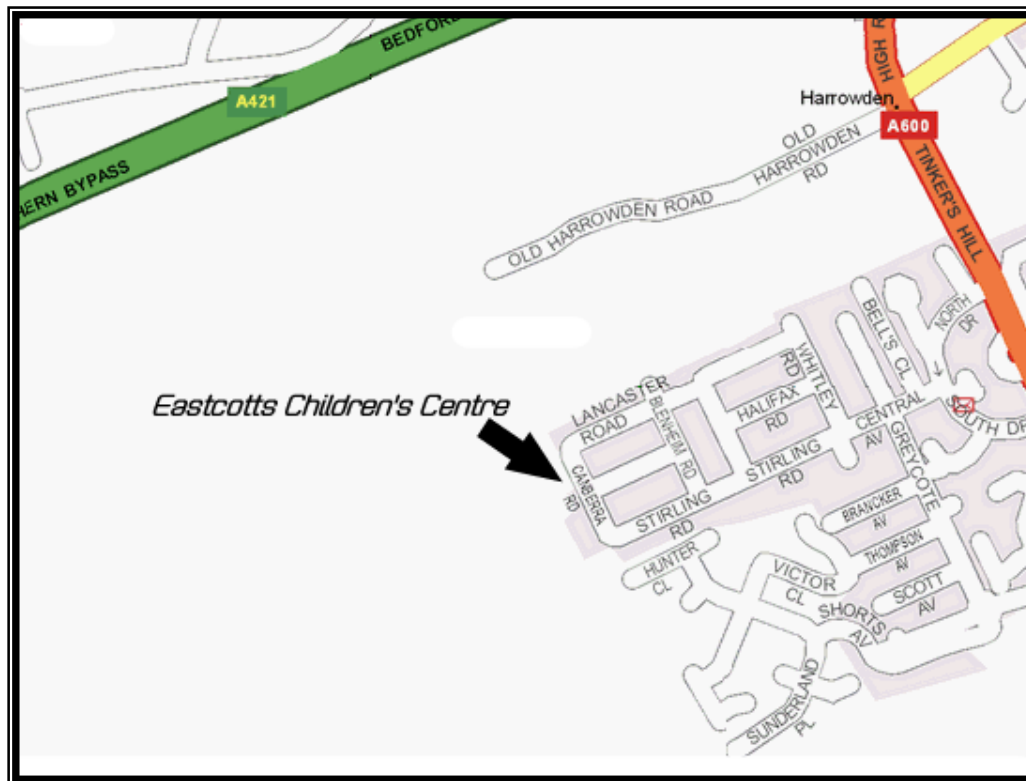

Eastcotts Children's Centre

Canberra Road

Shortstown

01234 743731

Summer Holiday Timetable

July 22nd—2nd September 2010

Monday	Tuesday	Wednesday*	Thursday	Friday	Saturday
9.30-11.00 Stay & Play (all ages) Excluding 26th July	27th July 10.00-1.00 Trip to Marston Country Park* (last few places)	9.30-11.00 Stay & Play (all ages) Excluding 28th July & 18th August	26th August 9.30-2.00 Trip to Stanwick Lakes* (fully booked)	No formal activities	9.30-11.00 Saturdays 31st July
1.00-3.00 Baby & Me Midwife	1.00-3.00 Young Parents Group (excluding 27th July)	18th August 10.00-1.00 Eastcotts by the Sea (fully booked)	Circuits with Katy 1.30-2.30 5th August Creche available*		<u>Please Note</u> Because of space limitation any activity marked with an asterisk must be booked in advance.
1.00-2.00 Final Baby Massage * 16th August 23rd August	10th August Summer Trip Whipsnade 9.15-3.30 (fully booked)	1.00-2.00 Baby Massage* 4th August, 11th August			Please make your crèche booking for the circuits class by calling the phone or in person at the Centre
Centre Closed 30th August		Circuits with Katy 1.30-2.30 28th July 25th August Creche available*			

The Centre will be open every week day (except the bank holiday) for parents/carers to use the garden facilities. Please phone on 01234 743731

How to find Eastcotts Children's Centre

The Centre is located within the grounds of Shortstown Lower School—in the main playground.